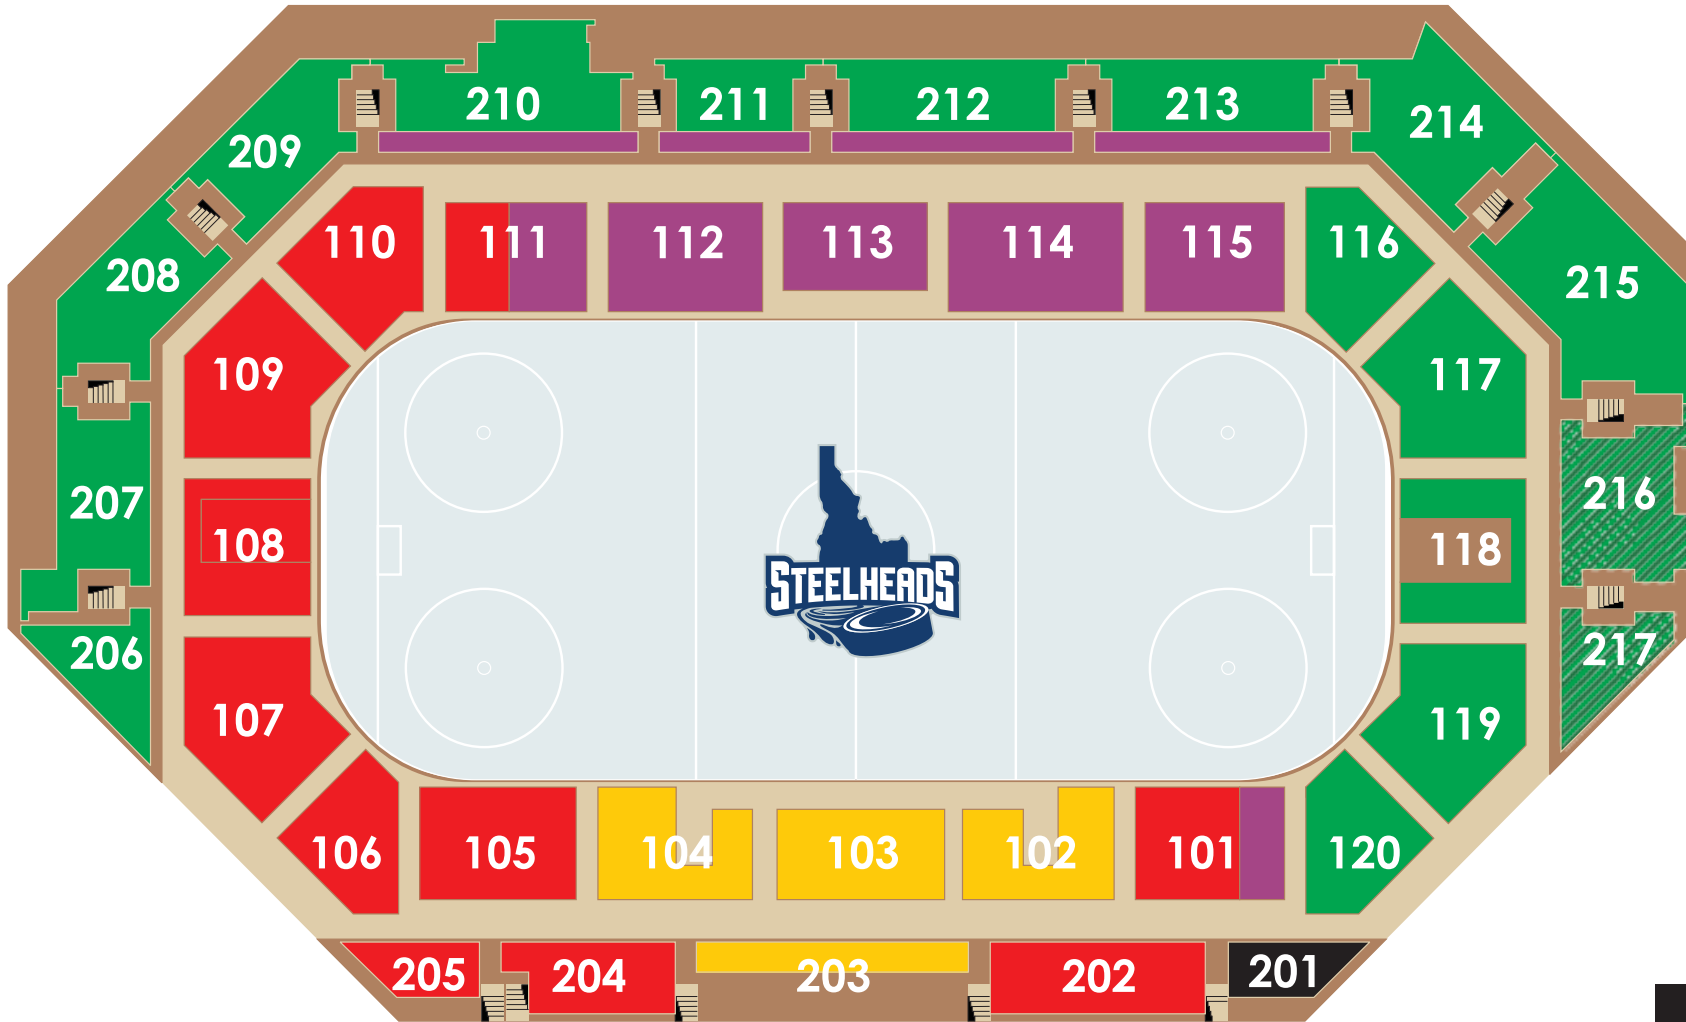

IDAHO STEELHEADS HOCKEY

Idaho Central
A R E N A

- P1 - SCALE 1 (wait service)
- P2 - SCALE 2 PREMIER (wait service)
- P3 - SCALE 3 CLUB
- P4 - SCALE 4 CLUB
- P4 - CHEAP SEATS
- 1350 KTIK SECTION
- TOP SHELF SEATS**

WALK UP	
	\$40.00
	\$28.00
	\$26.00
	\$19.00
	\$19.00
Youth / Seniors * Adults	
NA	\$13.50
\$12.00	\$14.00